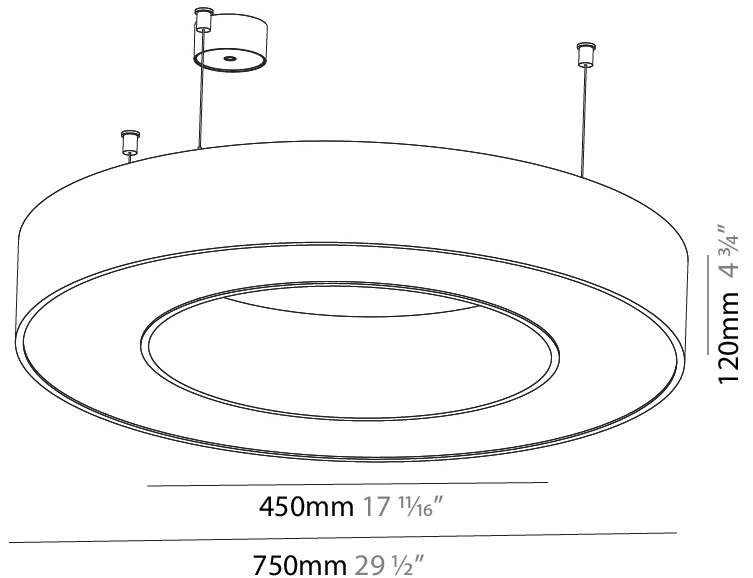

GENERAL

Series: Glorious
Subseries: Glorious
Brand: Prolight
Division: Architectural
Mounting Type: Suspension
Mounting Location: Ceiling
Subcategory: Ambient

PHYSICAL

Shape: Round
Diameter (mm): 750
Diameter (in): 29 1/2
Height (mm): 120
Height (in): 4 3/4
Max. Overall Height (mm): 2120
Max. Overall Height (in): 83 7/16
Light Distribution: Direct
Weight (kg): 7.062
Weight (lbs): 15.56
Diffuser: [PMMA - Opal or Micro-Prism](#)
Fixture Finish: [SSR / BKV / CWI / CRY / HAB / UFT / ITA / RUA / FTG / MYG / LOD / PUS / FRO / FUP / KIA / POP / BLS / SPG / MEY / GOH / GUM / CHC / COM / ABZ / JAG / OBR / MOS / ROR](#)
Fixture Material: Aluminum

ELECTRICAL

Lamp Type: LED (Zhaga Standard)
Input Wattage (W): 30
Total Output Wattage (W): 24 / 19.2 (3500K)
Dimming: [Non-Dimming / Phase Dimming (120Vac only) / 0-10V Dimming](#)
Driver Included: Yes
Driver Location: Integrated
Driver Type: Constant Current
Driver Class: Class 2
Input Voltage (V): 120 - 277
Constant Current (MA): 350 / 600 (3500K)

LED

[Color Temperature (°K): 3000 / 3500 / 4000](#)
Max. Delivered Lumen (lm): 2770 / 2862 / 2920
CRI: >80 CRI
Efficiency (%): 65
Lamp Life (hrs): 50000

OPTICAL

RATINGS AND CERTIFICATIONS

Certified By: Certified for North American Standards
IP rating: IP20